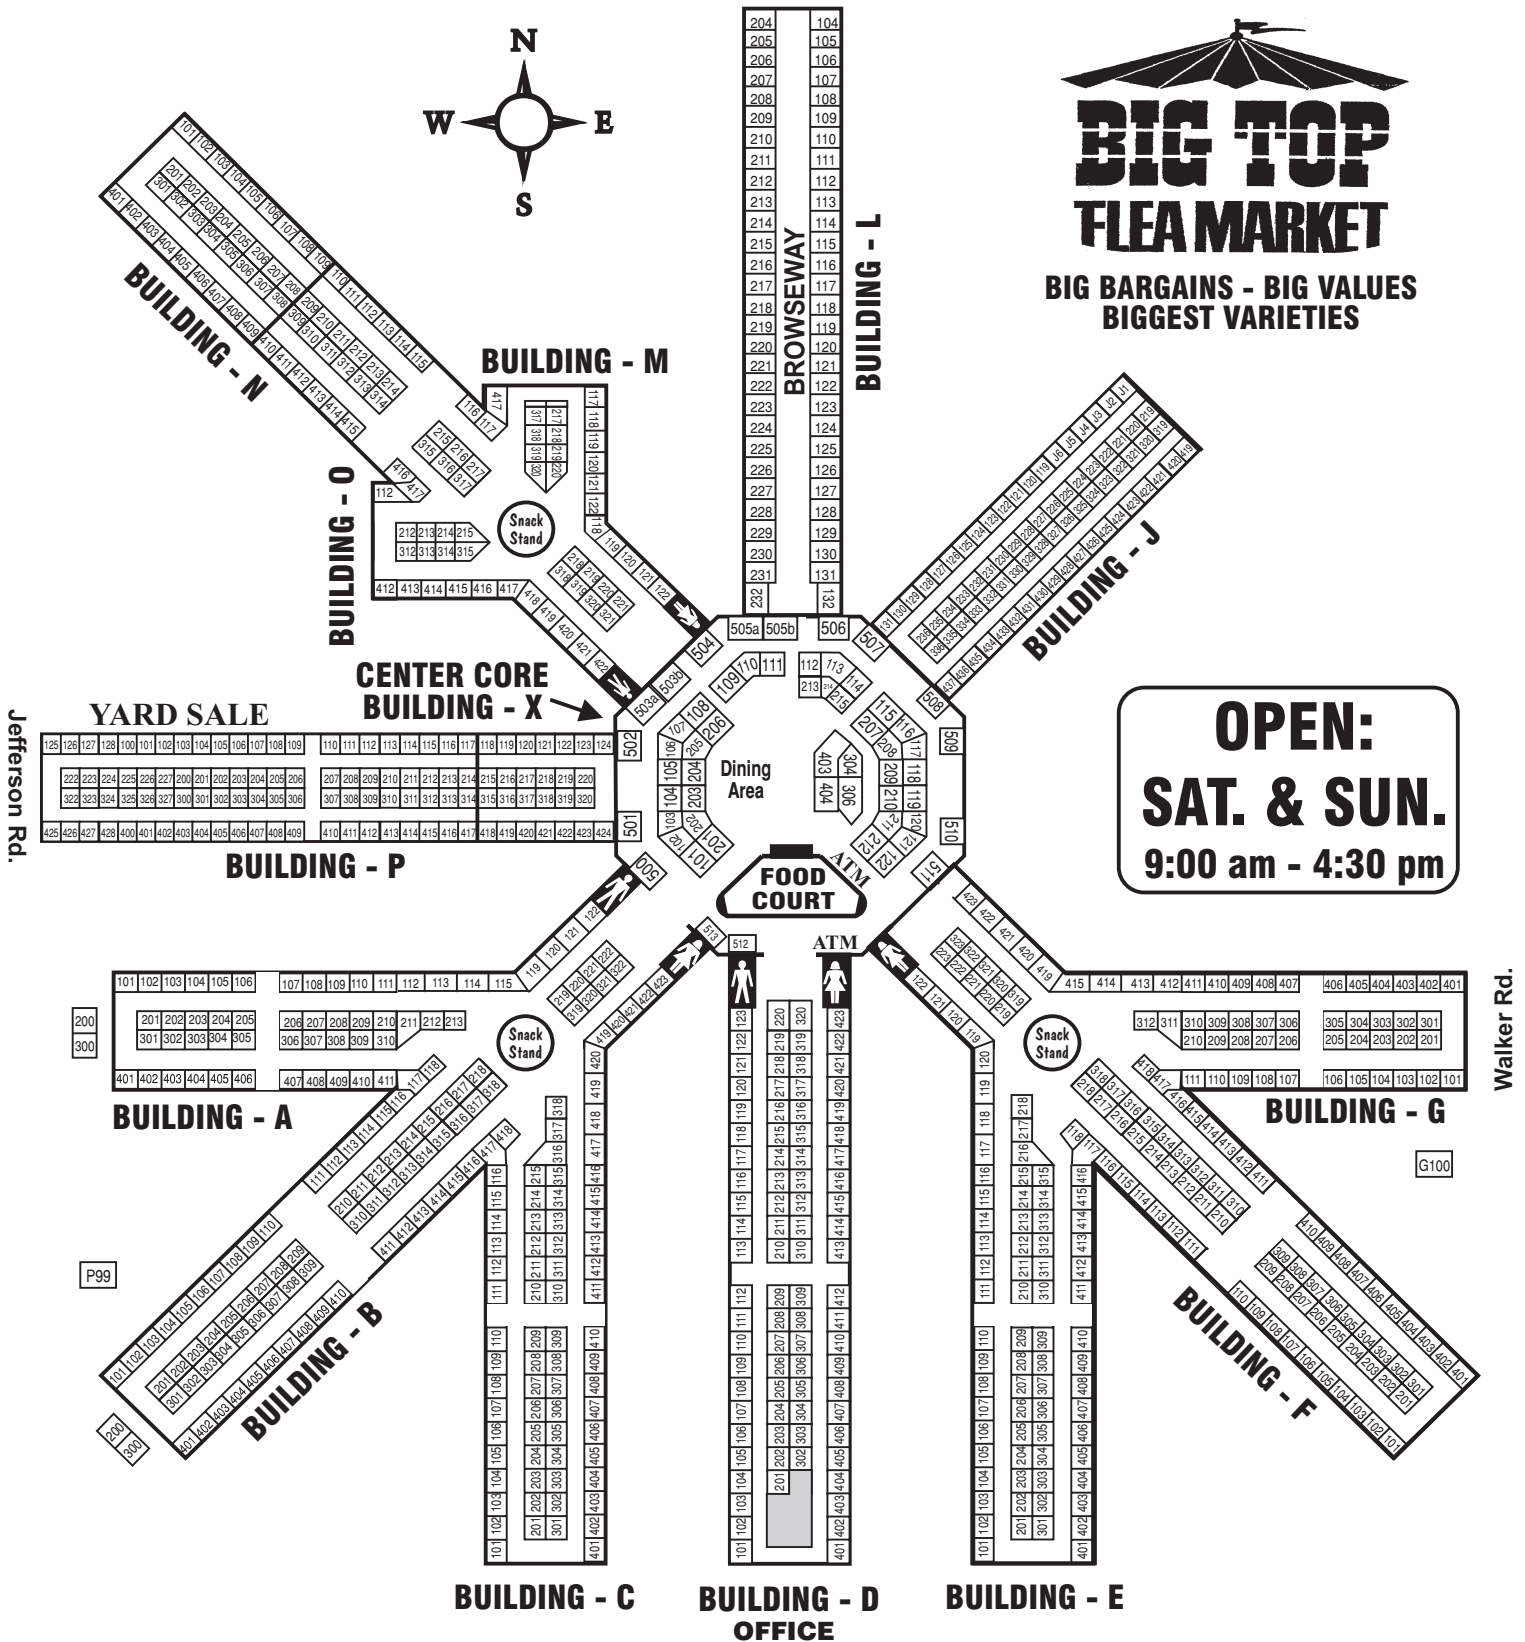

**BIG BARGAINS - BIG VALUES  
BIGGEST VARIETIES**

**OPEN:  
SAT. & SUN.  
9:00 am - 4:30 pm**

**9250 EAST FOWLER AVE.  
THONOTOSASSA, FL. 33592  
PH: (813) 986-4004 FAX: (813) 986-6296  
EXIT 265 (1/4 mile East of I-75): EXIT 51 (7 miles East of I-275)  
[www.bigtopfleamarket.com](http://www.bigtopfleamarket.com)**