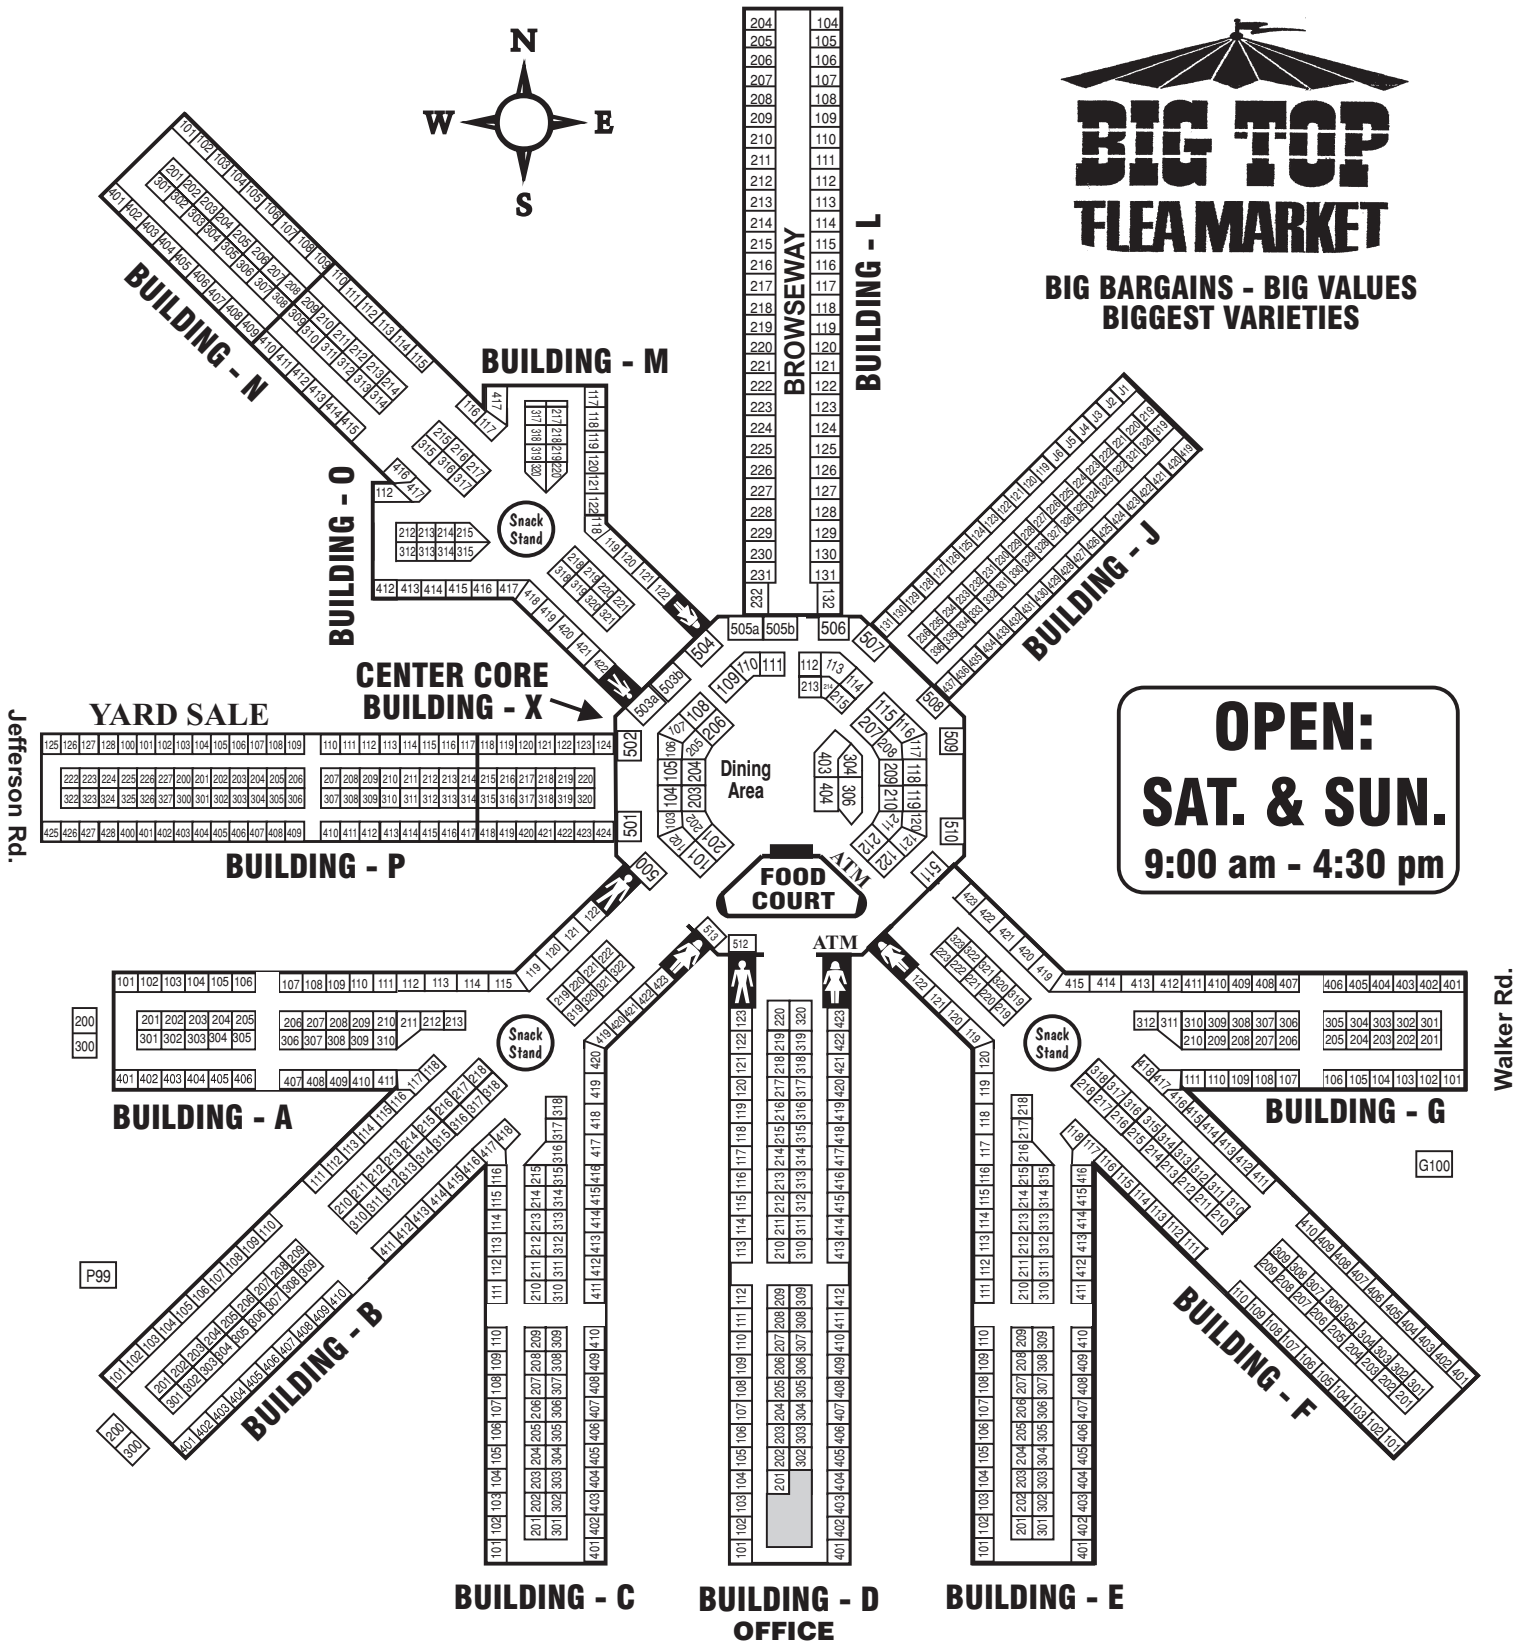

**BIG BARGAINS - BIG VALUES
BIGGEST VARIETIES**

**OPEN:
SAT. & SUN.
9:00 am - 4:30 pm**

9250 EAST FOWLER AVE.

THONOTOSASSA, FL. 33592

PH: (813) 986-4004 FAX: (813) 986-6296

EXIT 265 (1/4 mile East of I-75): EXIT 51 (7 miles East of I-275)

www.bigtopfleamarket.com